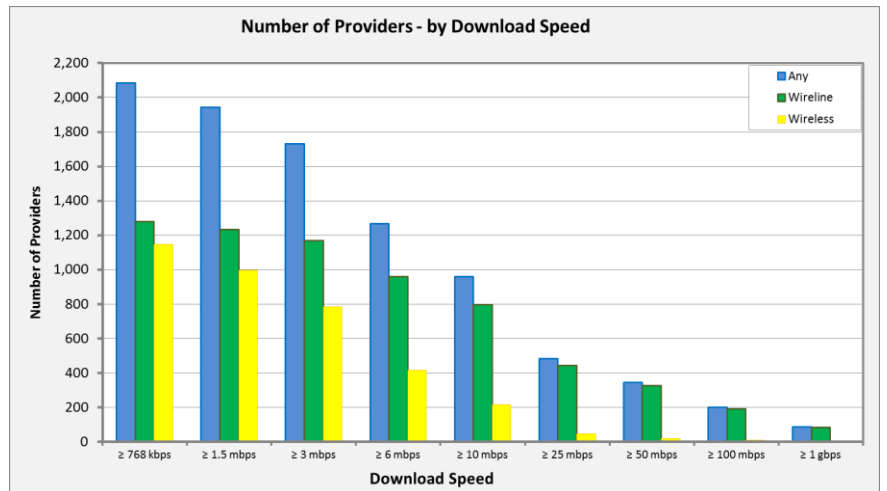

Number of Providers by Upload Speed

This chart displays the number of wireline and wireless providers with reported upload speeds for various speed tiers.