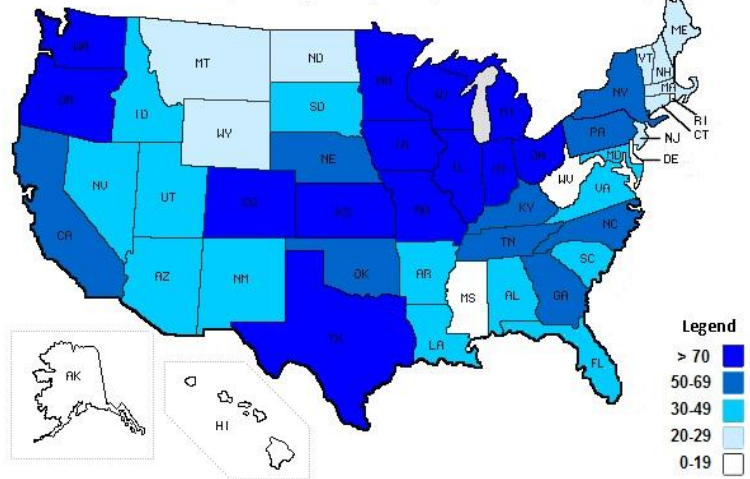

### Report Description:

This report highlights the number of providers who offer broadband service at particular speed tiers (or above).

-Data as of December 2012, Report published July 2013

### Map

The map illustrates the number of providers offering a download speed of greater than 3 mbps, and an upload speed of greater than 768 kbps.

Number of Broadband Providers (Wireline or Wireless) with Reported Download Speed of Greater Than 3mbps and Reported Upload Speed of Greater Than 768 kbps.