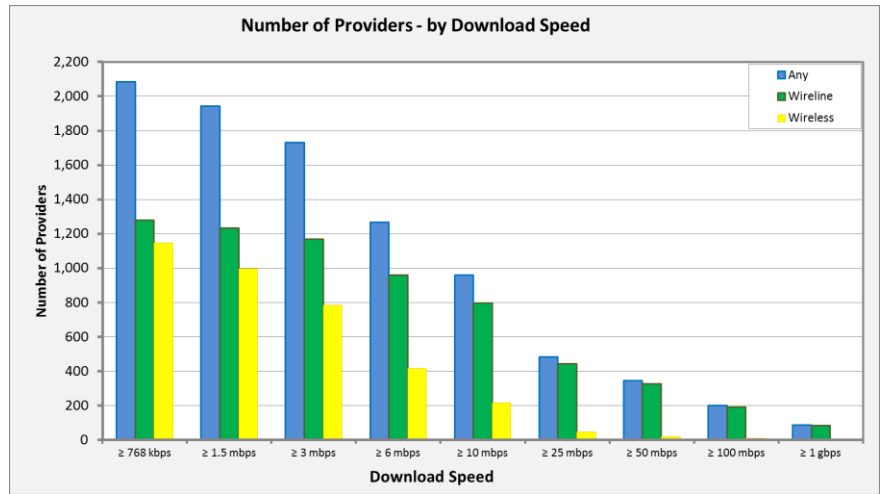

Number of Providers by Download Speed

This chart displays the number of wireline and wireless providers with reported download speeds for various speed tiers.